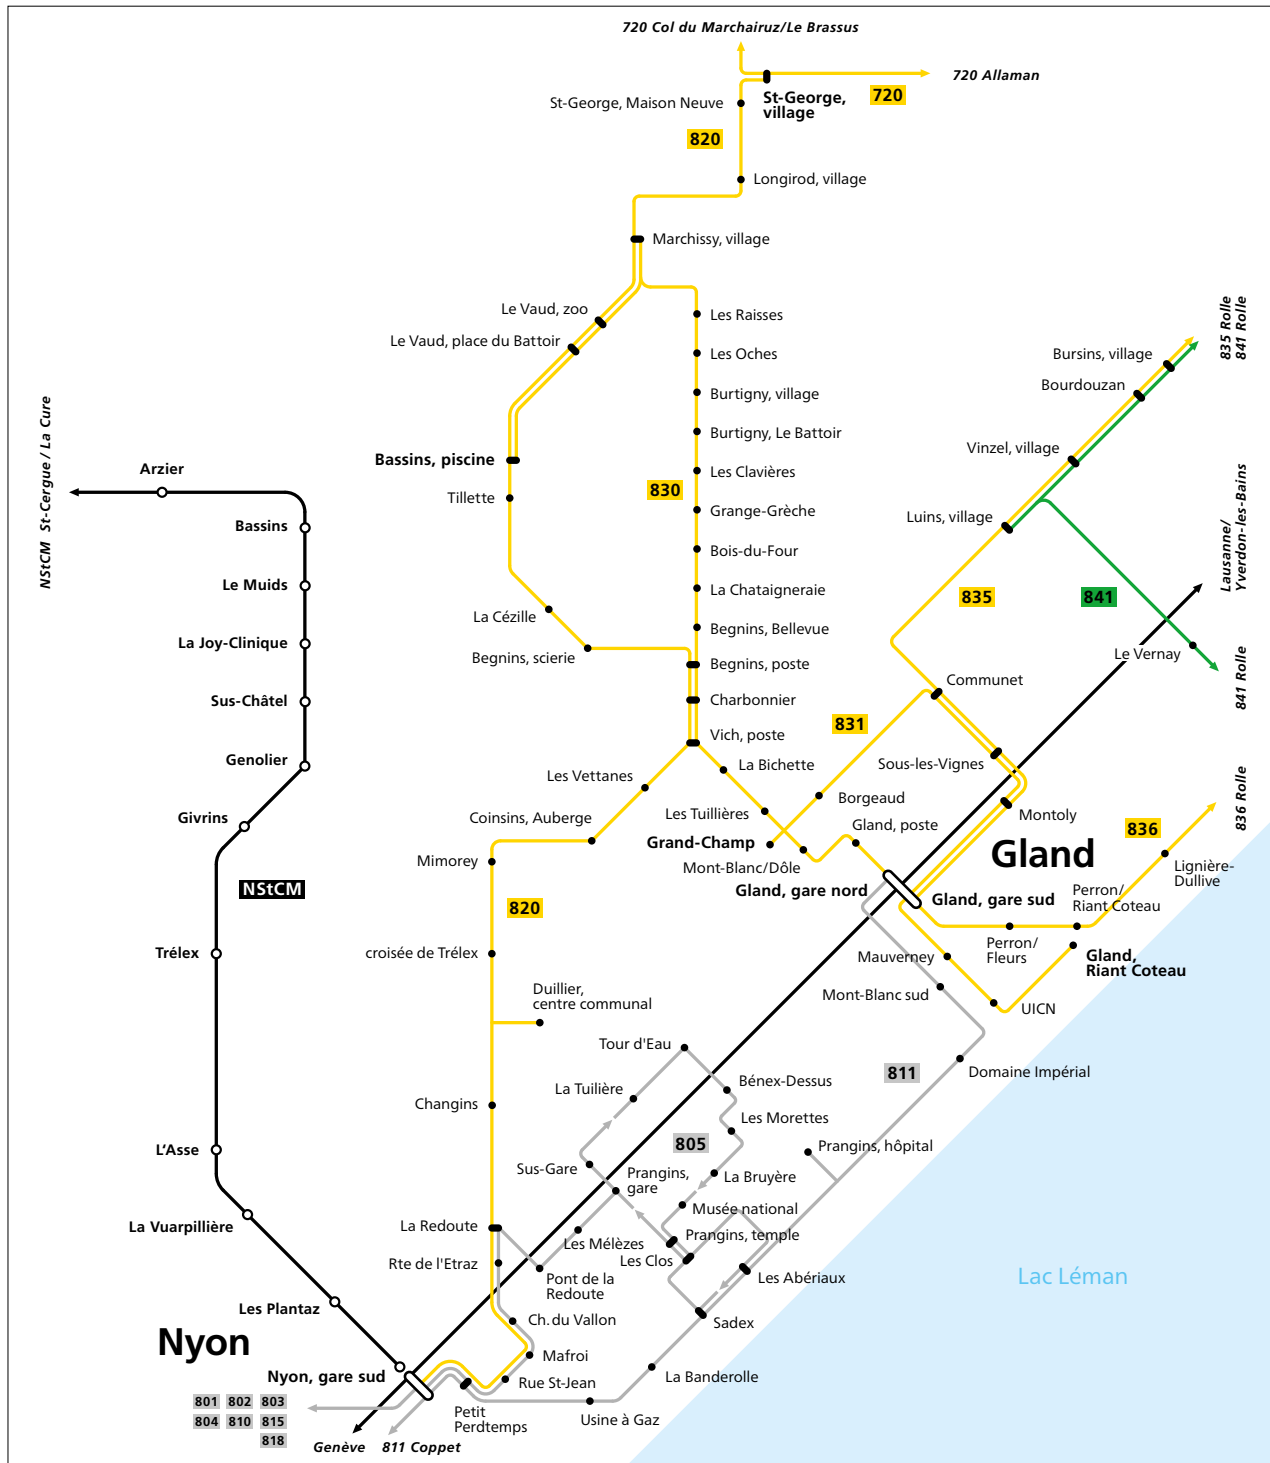

Nyon / Gland

Valable dès le 12 décembre 2021

— CarPostal
— Green Bus Rolle
— Bus, autres transporteurs
— Train

720 Allaman–Aubonne–Le Marchairuz–Le Brassus 820 Nyon–Begnins–St-George 830 Gland–Begnins–Burtigny–Bassins 831 Gland, Grand-Champ–Gland, Riant-Coteau 835 Gland–Gilly–Rolle 836 Gland–Bursinel–Rolle	841 Rolle–Bursinel–Gilly–Rolle (Green Bus Rolle) 801 Nyon, gare–Nyon, Terre-Bonne 802 Nyon, Petite Prairie–Nyon, gare–Nyon, Terre-Bonne 803 Nyon, Petite Prairie–Nyon, gare 804 Nyon, gare–Nyon, Chantemerle 805 Nyon–Prangins	810 Nyon–Crassier–La Rippe 811 Gland–Nyon–Coppet 815 Nyon–Signy–Gingins 818 Nyon–Crassier–Gex (F)